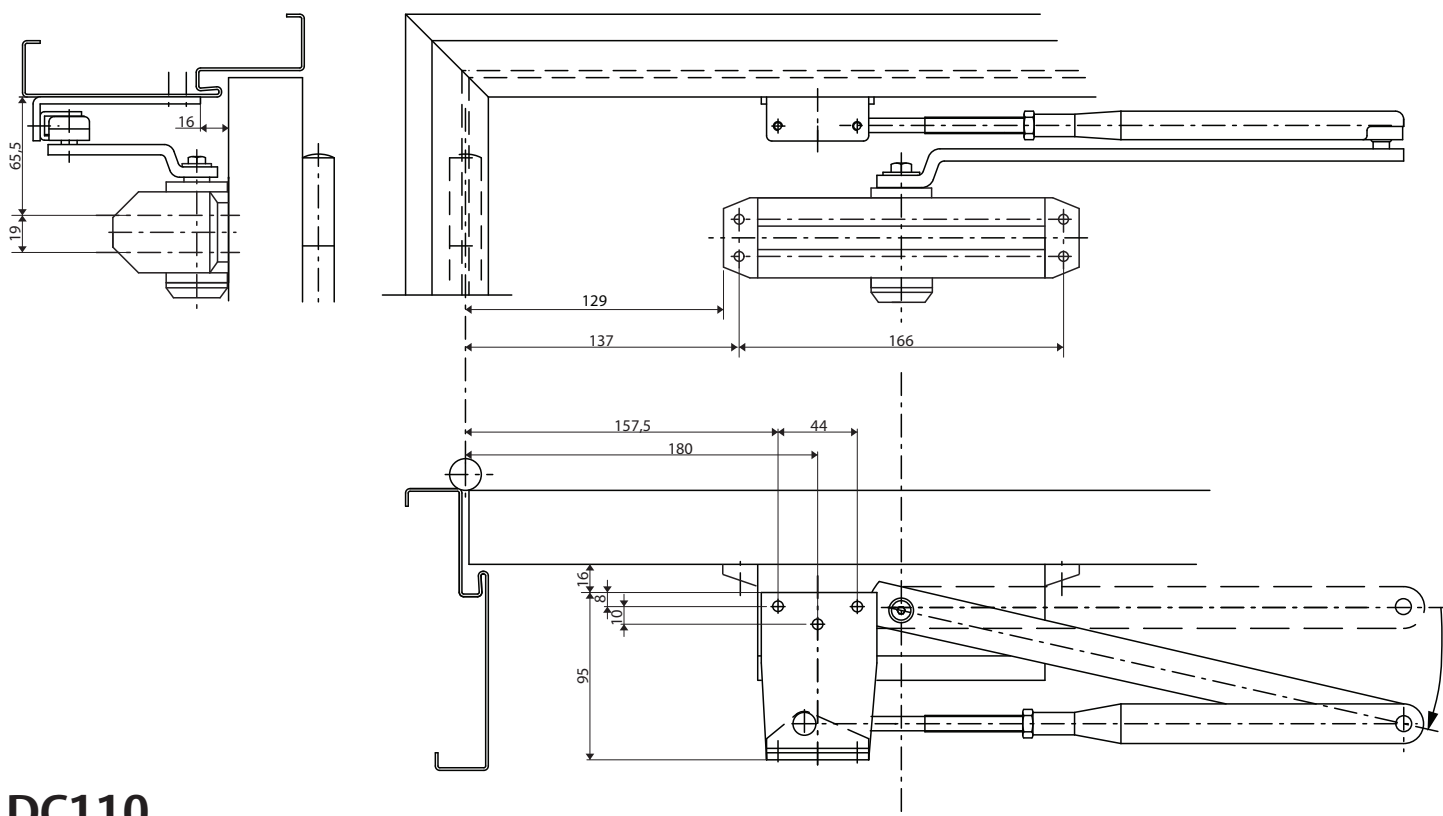

Parallel Arm Bracket A154

D1005102

DC120

DC110

ASSA ABLOY is the global leader in door opening solutions, dedicated to satisfying end-user needs for security, safety and convenience.

ASSA ABLOY

ASSA ABLOY
Sicherheitstechnik GmbH
Bildstockstraße 20
72458 Albstadt
GERMANY
Tel.: +49 (0) 74 31-12 3-0
Fax: +49 (0) 74 31- 12 3-24 0
info@assaabloy.de
www.assaabloy.de