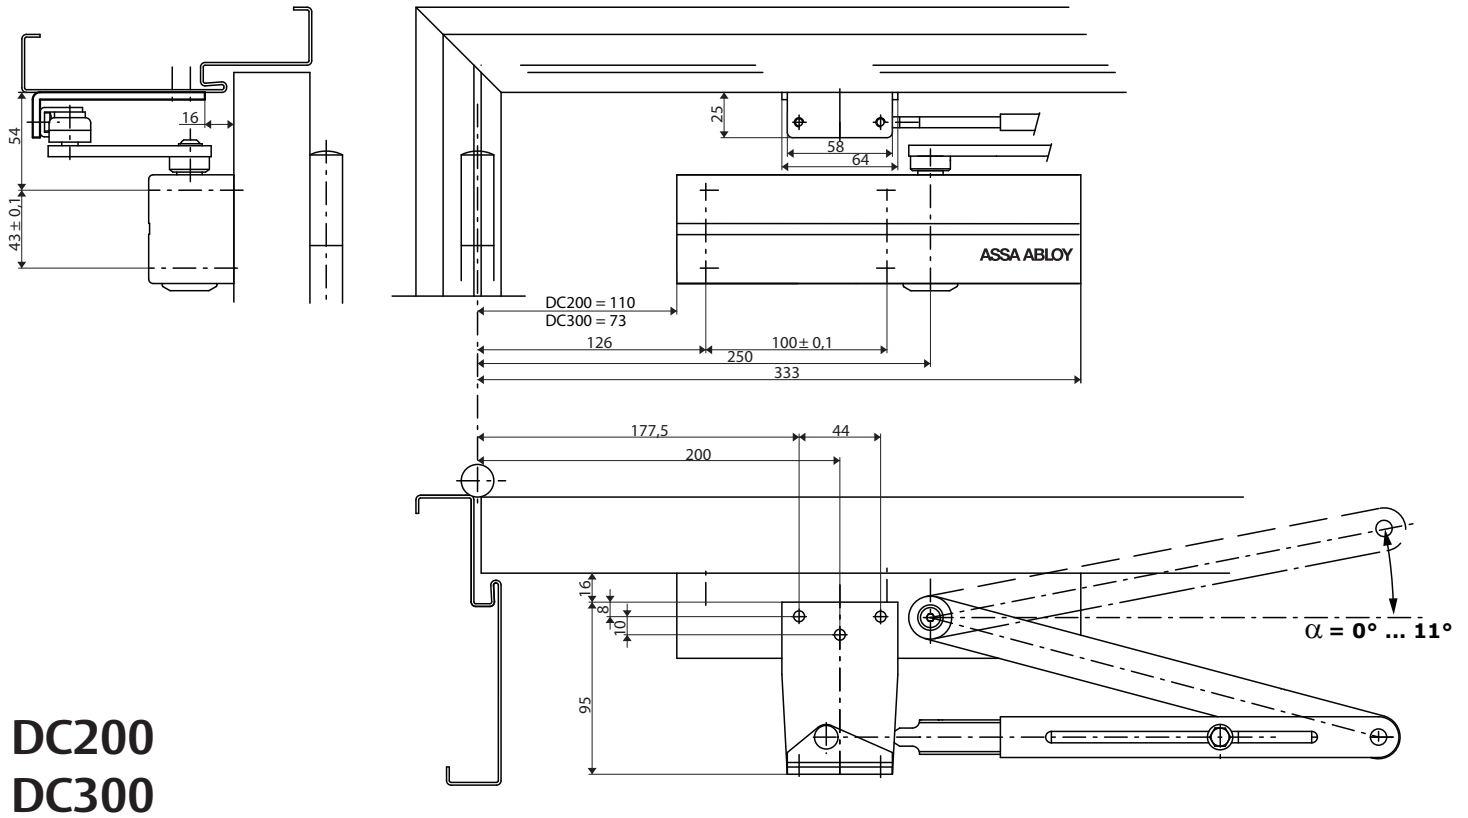

Parallel Arm Bracket A154

D1005102

DC120

DC110

ASSA ABLOY is the global leader in door opening solutions, dedicated to satisfying end-user needs for security, safety and convenience.

ASSA ABLOY

ASSA ABLOY
Sicherheitstechnik GmbH
Bildstockstraße 20
72458 Albstadt
GERMANY
Tel.: +49 (0) 74 31-12 3-0
Fax: +49 (0) 74 31- 12 3-24 0
info@assaabloy.de
www.assaabloy.de