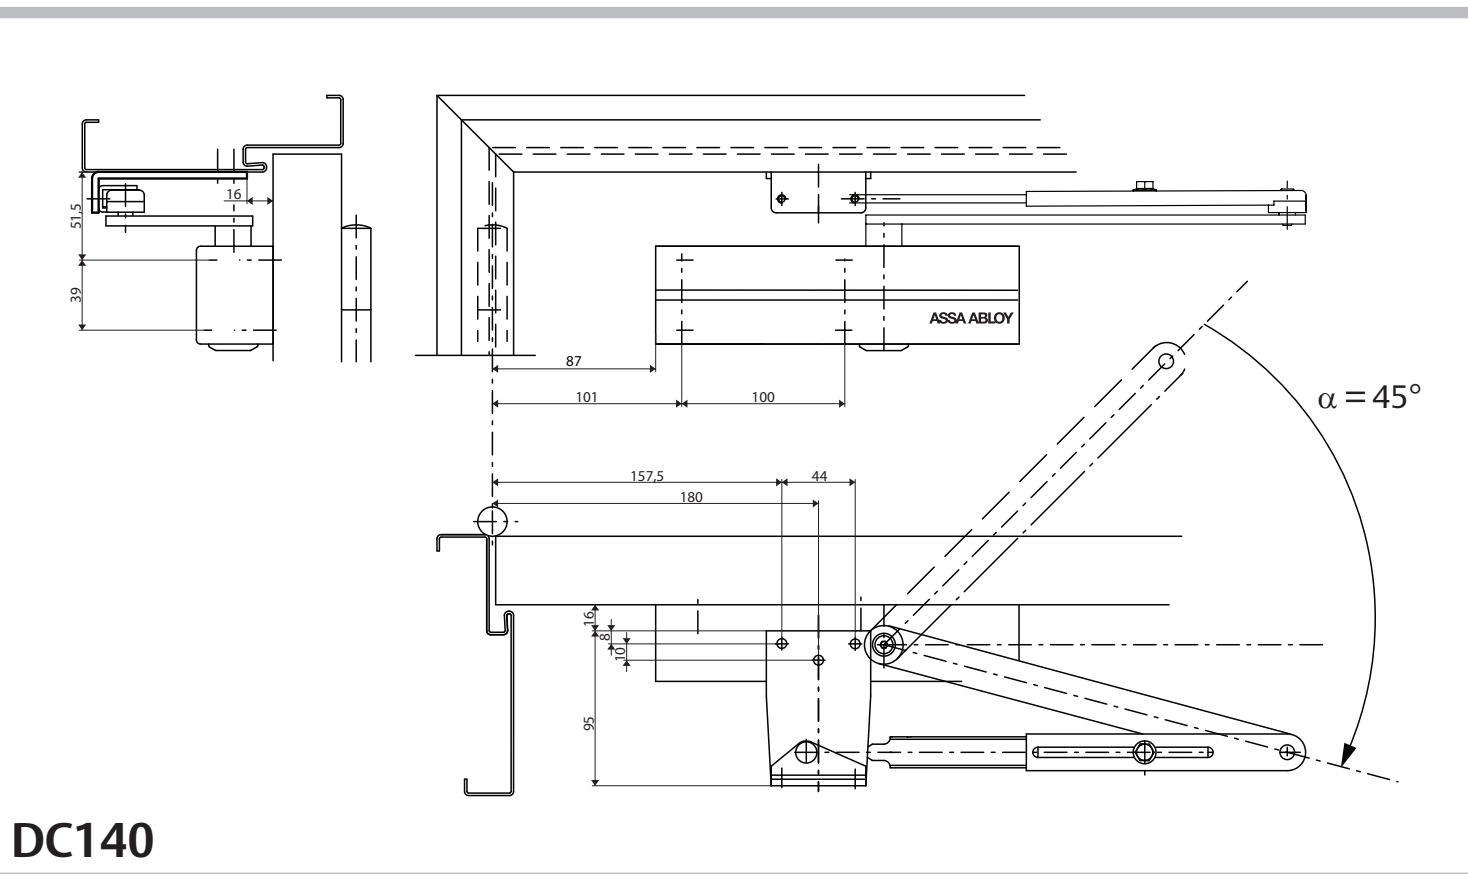

Parallel Arm Bracket A154

D1005102

DC120

DC110

ASSA ABLOY is the global leader in door opening solutions, dedicated to satisfying end-user needs for security, safety and convenience.

ASSA ABLOY

ASSA ABLOY
Sicherheitstechnik GmbH
Bildstockstraße 20
72458 Albstadt
GERMANY
Tel.: +49 (0) 74 31-12 3-0
Fax: +49 (0) 74 31- 12 3-24 0
info@assaabloy.de
www.assaabloy.de