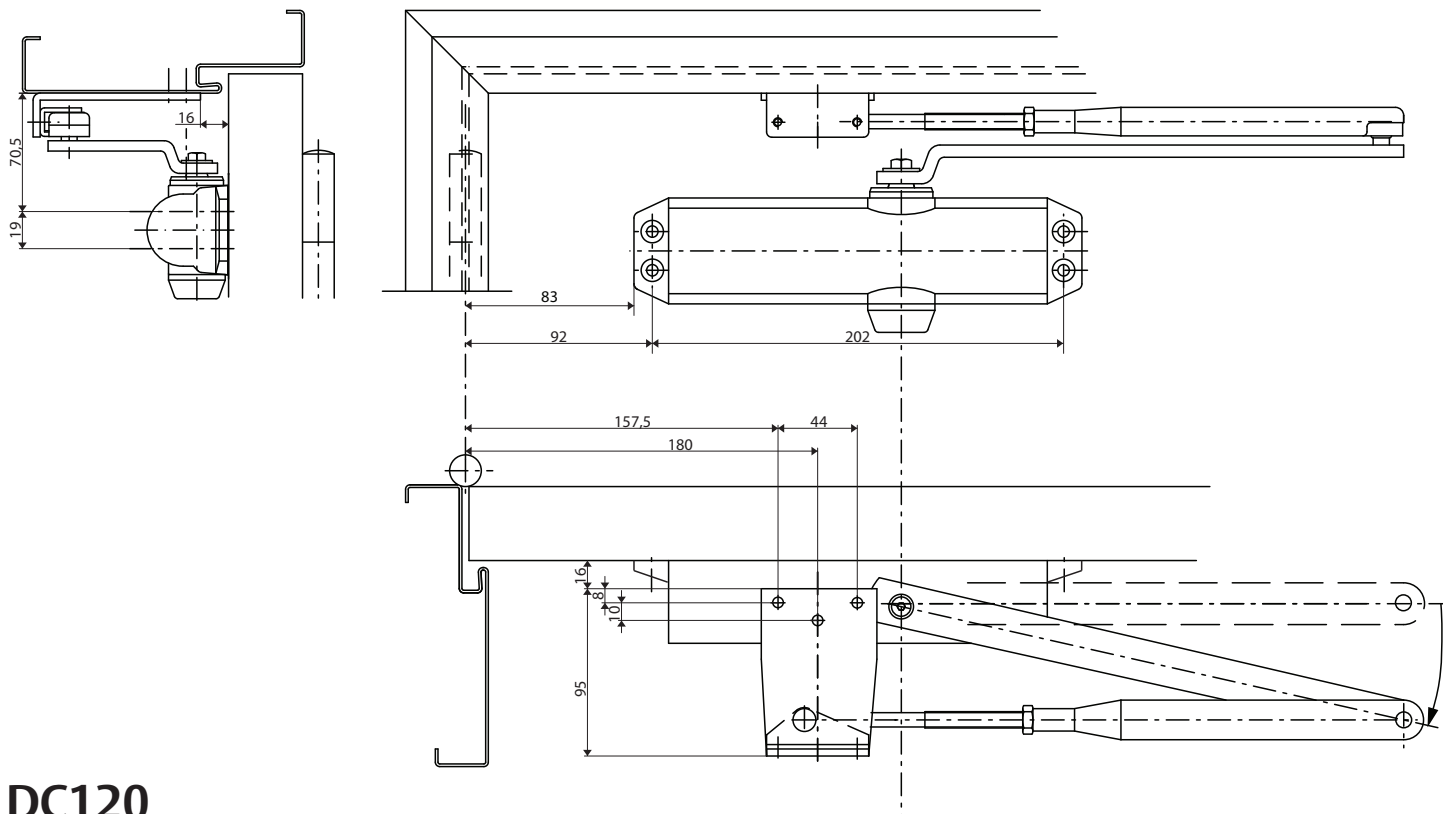

Parallel Arm Bracket A154

D1005102

DC120

DC110

ASSA ABLOY is the global leader in door opening solutions, dedicated to satisfying end-user needs for security, safety and convenience.

ASSA ABLOY

ASSA ABLOY
Sicherheitstechnik GmbH
Bildstockstraße 20
72458 Albstadt
GERMANY
Tel.: +49 (0) 74 31-12 3-0
Fax: +49 (0) 74 31- 12 3-24 0
info@assaabloy.de
www.assaabloy.de