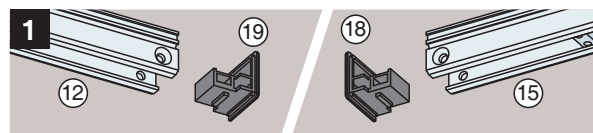

G461, G462, G464

931.3783 500 11220758-10 SPT

ASSA ABLOY is the global leader in door opening solutions, dedicated to satisfying end-user needs for security, safety and convenience.

ASSA ABLOY

Abloy Oy
P.O.Box 108
80101 Joensuu
FINLAND
Tel.: +358-20 599 2501
Fax: +358-20 599 2209