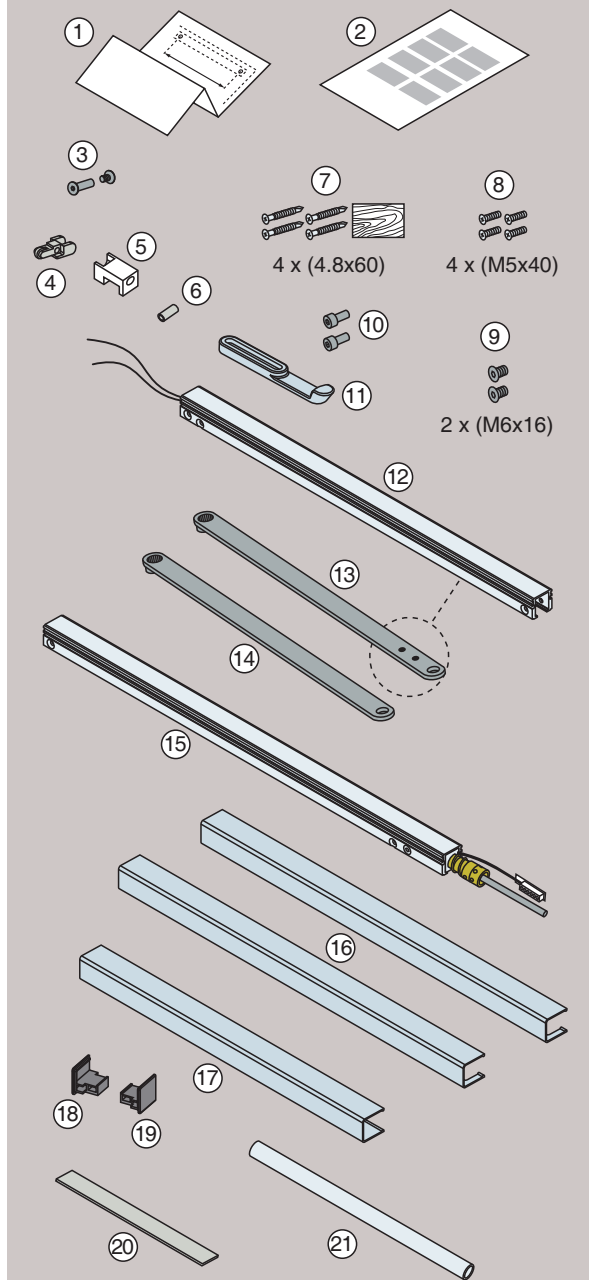

G461, G462, G464

931.3783 500 11220758-10 SPT

ASSA ABLOY is the global leader in door opening solutions, dedicated to satisfying end-user needs for security, safety and convenience.

ASSA ABLOY

Abloy Oy
P.O.Box 108
80101 Joensuu
FINLAND
Tel.: +358-20 599 2501
Fax: +358-20 599 2209