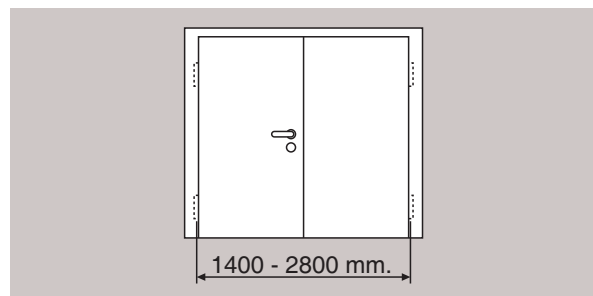

G461, G462, G464

931.3783 500 11220758-10 SPT

ASSA ABLOY is the global leader in door opening solutions, dedicated to satisfying end-user needs for security, safety and convenience.

ASSA ABLOY

Abloy Oy
P.O.Box 108
80101 Joensuu
FINLAND
Tel.: +358-20 599 2501
Fax: +358-20 599 2209