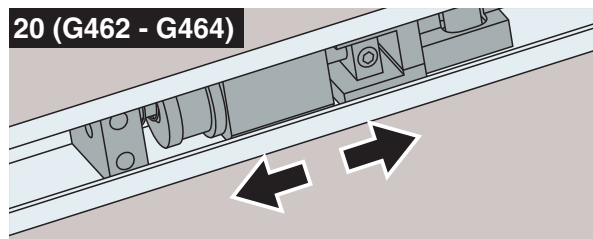

G461, G462, G464

931.3783 500 11220758-10 SPT

ASSA ABLOY is the global leader in door opening solutions, dedicated to satisfying end-user needs for security, safety and convenience.

ASSA ABLOY

Abloy Oy
P.O.Box 108
80101 Joensuu
FINLAND
Tel.: +358-20 599 2501
Fax: +358-20 599 2209