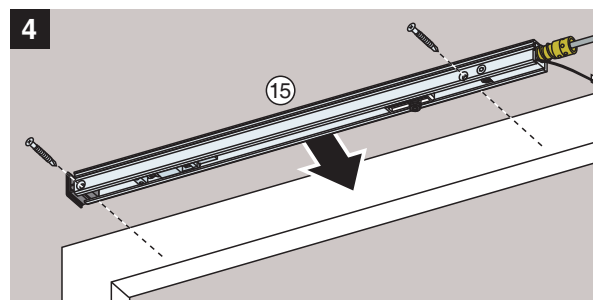

G461, G462, G464

931.3783 500 11220758-10 SPT

ASSA ABLOY is the global leader in door opening solutions, dedicated to satisfying end-user needs for security, safety and convenience.

ASSA ABLOY

Abloy Oy
P.O.Box 108
80101 Joensuu
FINLAND
Tel.: +358-20 599 2501
Fax: +358-20 599 2209