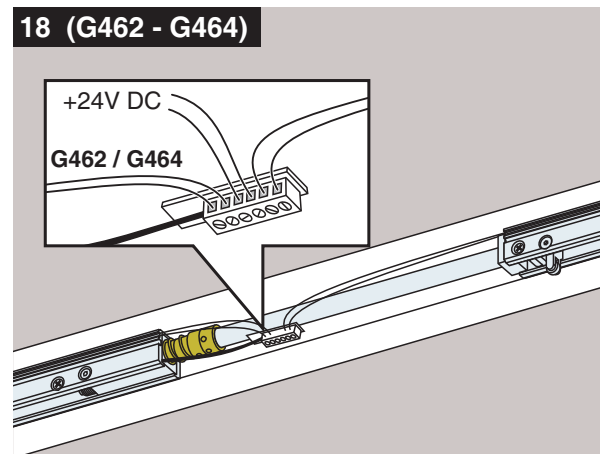

G461, G462, G464

931.3783 500 11220758-10 SPT

ASSA ABLOY is the global leader in door opening solutions, dedicated to satisfying end-user needs for security, safety and convenience.

ASSA ABLOY

Abloy Oy
P.O.Box 108
80101 Joensuu
FINLAND
Tel.: +358-20 599 2501
Fax: +358-20 599 2209