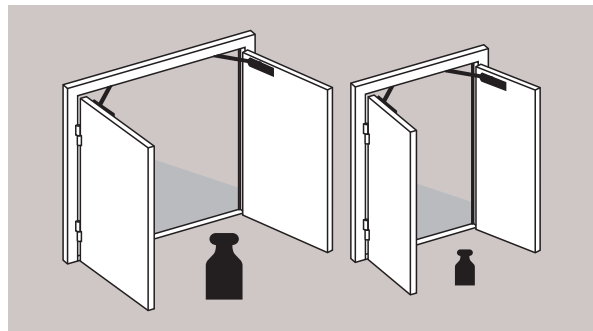

G461, G462, G464

931.3783 500 11220758-10 SPT

ASSA ABLOY is the global leader in door opening solutions, dedicated to satisfying end-user needs for security, safety and convenience.

ASSA ABLOY

Abloy Oy
P.O.Box 108
80101 Joensuu
FINLAND
Tel.: +358-20 599 2501
Fax: +358-20 599 2209