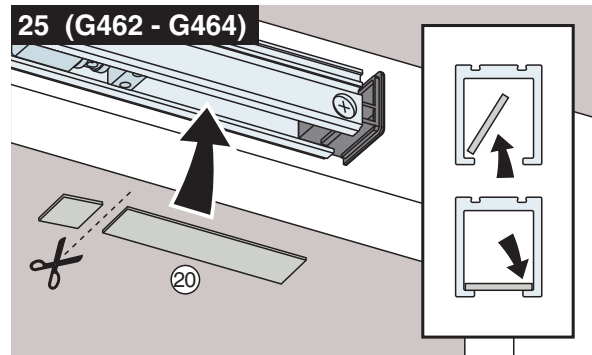

G461, G462, G464

931.3783 500 11220758-10 SPT

ASSA ABLOY is the global leader in door opening solutions, dedicated to satisfying end-user needs for security, safety and convenience.

ASSA ABLOY

Abloy Oy
P.O.Box 108
80101 Joensuu
FINLAND
Tel.: +358-20 599 2501
Fax: +358-20 599 2209