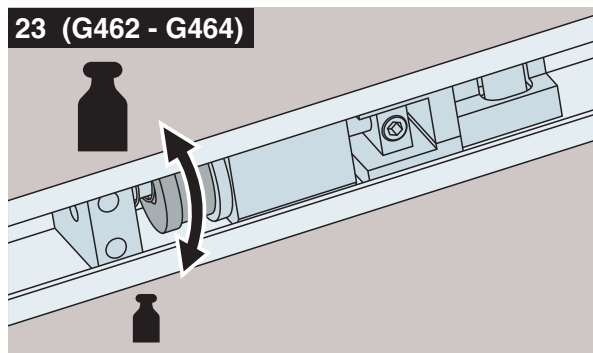

G461, G462, G464

931.3783 500 11220758-10 SPT

ASSA ABLOY is the global leader in door opening solutions, dedicated to satisfying end-user needs for security, safety and convenience.

ASSA ABLOY

Abloy Oy
P.O.Box 108
80101 Joensuu
FINLAND
Tel.: +358-20 599 2501
Fax: +358-20 599 2209