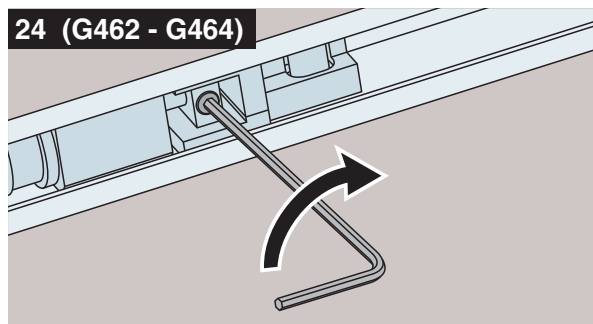

G461, G462, G464

931.3783 500 11220758-10 SPT

ASSA ABLOY is the global leader in door opening solutions, dedicated to satisfying end-user needs for security, safety and convenience.

ASSA ABLOY

Abloy Oy
P.O.Box 108
80101 Joensuu
FINLAND
Tel.: +358-20 599 2501
Fax: +358-20 599 2209