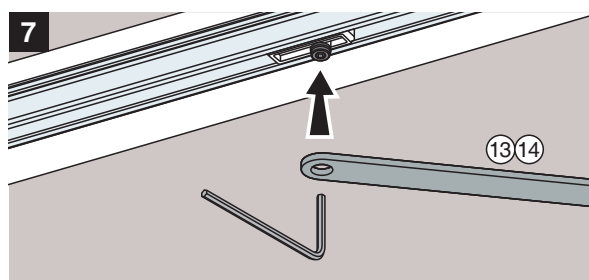

G461, G462, G464

931.3783 500 11220758-10 SPT

ASSA ABLOY is the global leader in door opening solutions, dedicated to satisfying end-user needs for security, safety and convenience.

ASSA ABLOY

Abloy Oy
P.O.Box 108
80101 Joensuu
FINLAND
Tel.: +358-20 599 2501
Fax: +358-20 599 2209