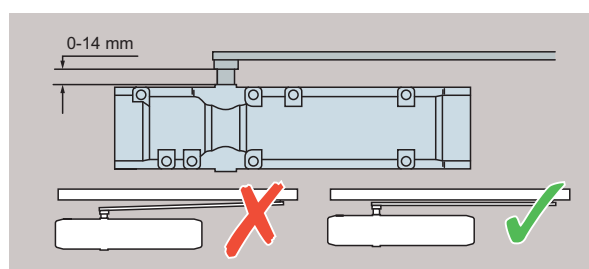

G461, G462, G464

931.3783 500 11220758-10 SPT

ASSA ABLOY is the global leader in door opening solutions, dedicated to satisfying end-user needs for security, safety and convenience.

ASSA ABLOY

Abloy Oy
P.O.Box 108
80101 Joensuu
FINLAND
Tel.: +358-20 599 2501
Fax: +358-20 599 2209