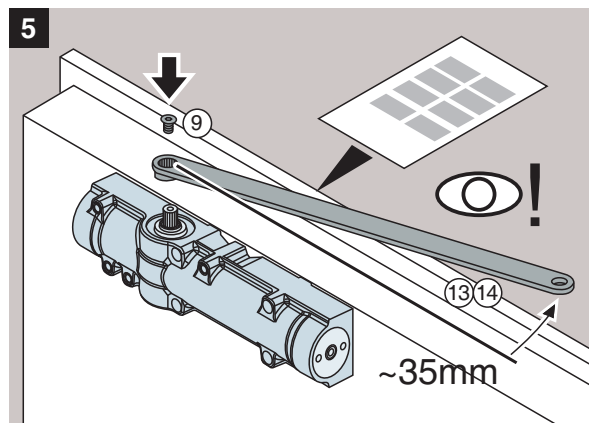

G461, G462, G464

931.3783 500 11220758-10 SPT

ASSA ABLOY is the global leader in door opening solutions, dedicated to satisfying end-user needs for security, safety and convenience.

ASSA ABLOY

Abloy Oy
P.O.Box 108
80101 Joensuu
FINLAND
Tel.: +358-20 599 2501
Fax: +358-20 599 2209